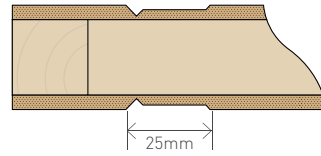

### ROUTERED GROOVE DETAIL

### VRP5 Grooving Dimensions (mm)

Top Rail	150mm
Bottom Rail	150mm
Side Stiles	110mm
Grooved Panel Width	Door Width Less 220mm
Grooved Panel Height	Door Height less 300mm

	Core Availability			Available Finishes	
	Hollow	Poly-styrene	Solid	Un-Primed	U.V Primed
1980 High	•	•	•	MTO	Ex-Stock (38mm H/C & S/C)
Up to 2400 High	•	•	•	MTO	Ex-Stock (38mm H/C & S/C)
2700 High	•	•	•	MTO	MTO
Oversize	N/A	•	N/A	MTO	N/A

	Stile, Rail and Lockblock Configuration 1980 up to 2400 High Doors 410-910mm Wide		
	Rails	Stiles	Lockblocks
Hollow (1980)	Ex 35mm	Ex 35mm	400 x 70mm
Hollow (Up to 2400)	Ex 140mm	Ex 35mm	800 x 70mm
Polystyrene	Ex 35mm	Ex 35mm	400/800 x 70mm
Solid (Up to 2400)	Ex 140mm	Ex 35mm	N/A
960mm Wide +	Ex 105mm	Ex 105mm	N/A
>2400mm High	Ex 105mm	Ex 105mm	N/A

- All doors over 1210 wide supplied un-primed
- 'Oversize' is doors over 1210mm wide or 2700mm high
- All hollow and polystyrene doors have double lock blocks
- Stock doors are standard sizes between 410mm and 910mm wide
- Tempered hardboard faced doors available for sheltered exterior doors, 38mm, 39.5mm or 42mm options