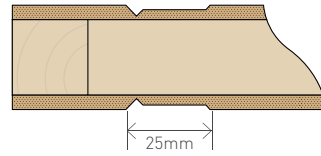

VRP4 Specification Sheet

ROUTERED GROOVE DETAIL

Door Weights - kg/m²

Hollow	10.5
Polystyrene	10.5
Solid	28.5
Steel per L/M	2.0

4.75MM MDF SKIN
(FOR INTERIOR USE)

4.75MM TEMPERED
HARDBOARD SKIN
(FOR SHELTERED
EXTERIOR USE)

VRP4 Grooving Dimensions (mm)

Top Rail	150mm
Bottom Rail	150mm
Mid Rails (Per Rail)	Door Length Less 1400 Divided by 3
Side Stile	110mm
Grooved Panel Width	275mm
Grooved Panel Height	275mm

	Core Availability			Available Finishes	
	Hollow	Poly-styrene	Solid	Un-Primed	U.V Primed
1980 High	•	•	•	MTO	Ex-Stock (38mm H/C & S/C)
Up to 2400 High	•	•	•	MTO	Ex-Stock (38mm H/C & S/C)
2700 High	•	•	•	MTO	MTO
Oversize	N/A	•	N/A	MTO	N/A

	Stile, Rail and Lockblock Configuration 1980 up to 2400 High Doors 410-910mm Wide		
	Rails	Stiles	Lockblocks
Hollow (1980)	Ex 35mm	Ex 35mm	400 x 70mm
Hollow (Up to 2400)	Ex 140mm	Ex 35mm	800 x 70mm
Polystyrene	Ex 35mm	Ex 35mm	400/800 x 70mm
Solid (Up to 2400)	Ex 140mm	Ex 35mm	N/A
960mm Wide +	Ex 105mm	Ex 105mm	N/A
>2400mm High	Ex 105mm	Ex 105mm	N/A

- All doors over 1210 wide supplied un-primed
- 'Oversize' is doors over 1210mm wide or 2700mm high
- All hollow and polystyrene doors have double lock blocks
- Stock doors are standard sizes between 410mm and 910mm wide
- Tempered hardboard faced doors available for sheltered exterior doors, 38mm, 39.5mm or 42mm options