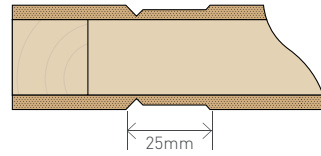

VRP3 Specification Sheet

ROUTERED GROOVE DETAIL

Door Weights - kg/m2

Hollow	10.5
Polystyrene	10.5
Solid	28.5
Steel per L/M	2.0

4.75MM MDF SKIN
(FOR INTERIOR USE)

4.75MM TEMPERED
HARDBOARD SKIN
(FOR SHELTERED
EXTERIOR USE)

VRP3 Grooving Dimensions (mm)

Top, Bottom and Mid Rails (Per Rail)	Door Length Less 600mm Divided by 5
Side Stiles	110mm
Grooved Panel Width	Door Width Less 220mm
Grooved Panel Height	150mm

	Core Availability			Available Finishes	
	Hollow	Poly-styrene	Solid	Un-Primed	U.V Primed
1980 High	•	•	•	MTO	Ex-Stock (38mm H/C & S/C)
Up to 2400 High	•	•	•	MTO	Ex-Stock (38mm H/C & S/C)
2700 High	•	•	•	MTO	MTO
Oversize	N/A	•	N/A	MTO	N/A

	Stile, Rail and Lockblock Configuration 1980 up to 2400 High Doors 410-910mm Wide		
	Rails	Stiles	Lockblocks
Hollow (1980)	Ex 35mm	Ex 35mm	400 x 70mm
Hollow (Up to 2400)	Ex 140mm	Ex 35mm	800 x 70mm
Polystyrene	Ex 35mm	Ex 35mm	400/800 x 70mm
Solid (Up to 2400)	Ex 140mm	Ex 35mm	N/A
960mm Wide +	Ex 105mm	Ex 105mm	N/A
>2400mm High	Ex 105mm	Ex 105mm	N/A

- All doors over 1210 wide supplied un-primed
- 'Oversize' is doors over 1210mm wide or 2700mm high
- All hollow and polystyrene doors have double lock blocks
- Stock doors are standard sizes between 410mm and 910mm wide
- Tempered hardboard faced doors available for sheltered exterior doors, 38mm, 39.5mm or 42mm options