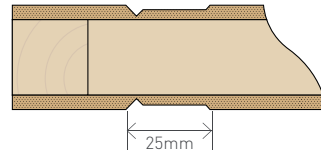

VRP6 Specification Sheet

ROUTERED GROOVE DETAIL

Door Weights - kg/m2

Hollow	10.5
Polystyrene	10.5
Solid	28.5
Steel per L/M	2.0

4.75MM MDF SKIN
(FOR INTERIOR USE)

4.75MM TEMPERED
HARDBOARD SKIN
(FOR SHELTERED
EXTERIOR USE)

VRP6 Grooving Dimensions (mm)

Top Rail	100mm
Bottom Rail	180mm
Mid Rails	100mm
Side Stile	110mm
Grooved Panel Width	Door Width Less 220mm
Grooved Panel Height	Door Height less 580mm Divided by 4

	Core Availability			Available Finishes	
	Hollow	Poly-styrene	Solid	Un-Primed	U.V Primed
1980 High	•	•	•	MTO	Ex-Stock (38mm H/C & S/C)
Up to 2400 High	•	•	•	MTO	Ex-Stock (38mm H/C & S/C)
2700 High	•	•	•	MTO	MTO
Oversize	N/A	•	N/A	MTO	N/A

	Stile, Rail and Lockblock Configuration 1980 up to 2400 High Doors 410-910mm Wide		
	Rails	Stiles	Lockblocks
Hollow (1980)	Ex 35mm	Ex 35mm	400 x 70mm
Hollow (Up to 2400)	Ex 140mm	Ex 35mm	800 x 70mm
Polystyrene	Ex 35mm	Ex 35mm	400/800 x 70mm
Solid (Up to 2400)	Ex 140mm	Ex 35mm	N/A
960mm Wide +	Ex 105mm	Ex 105mm	N/A
>2400mm High	Ex 105mm	Ex 105mm	N/A

- All doors over 1210 wide supplied un-primed
- 'Oversize' is doors over 1210mm wide or 2700mm high
- All hollow and polystyrene doors have double lock blocks
- Stock doors are standard sizes between 410mm and 910mm wide
- Tempered hardboard faced doors available for sheltered exterior doors, 38mm, 39.5mm or 42mm options